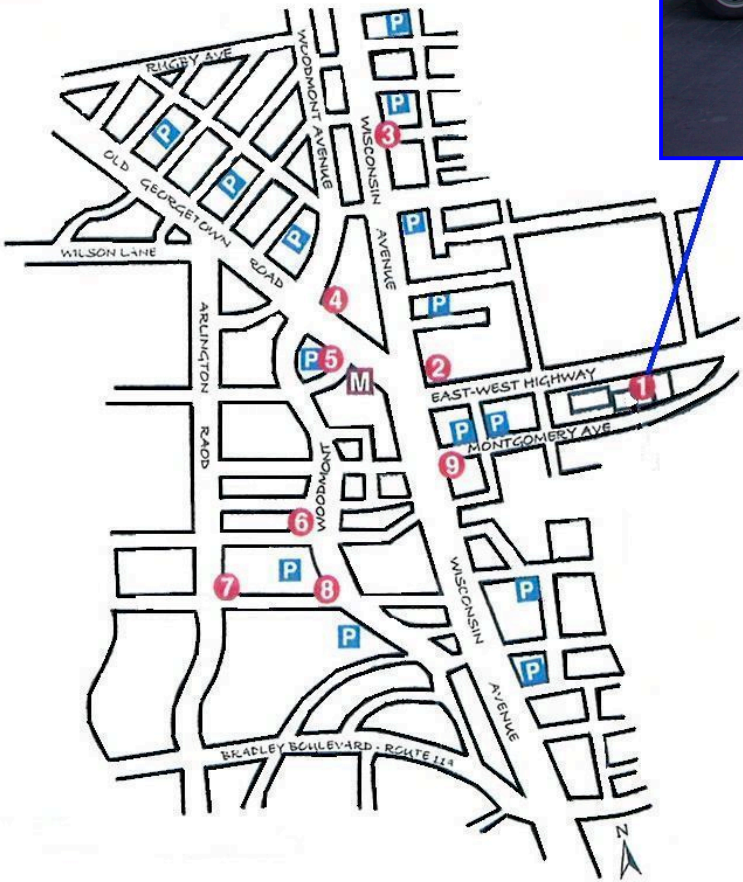

Courtesy Shuttle Bus

Bethesda Towers is excited to introduce a free shuttle service to all of its Tenants. The Shuttle bus runs from 11:00 AM to 2:00 PM and encompasses all of downtown Bethesda. The route itself only takes 15 minutes and the bus leaves every half hour.

- | STOP | LOCATION |
|------|--|
| 1 | Bethesda Towers |
| 2 | East-West Highway/Wisconsin Avenue (by the Chevy Chase Bank Building) |
| 3 | Wisconsin Avenue/Chase Avenue (by CVS) |
| 4 | Woodmont Avenue (between Cheltenham Drive and Old Georgetown Road; by Safeway) |
| 5 | Bethesda Metro Stop (Red Line) |
| 6 | Woodmont/Elm |
| 7 | Bethesda Avenue/Arlington Road |
| 8 | Bethesda Avenue/Woodmont Avenue |
| 9 | Waverly Street/Montgomery Avenue |