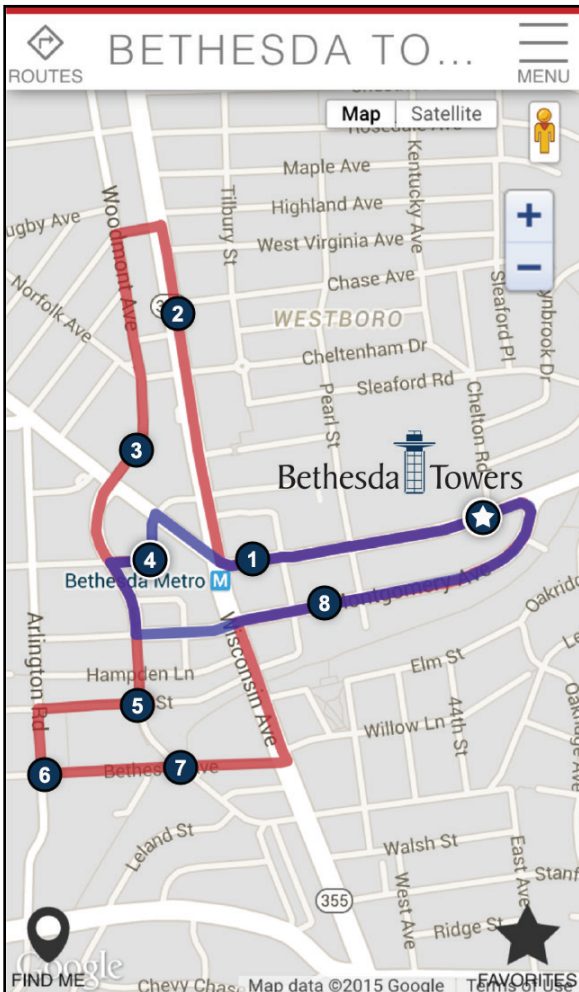

BETHESDA EXPRESS

BETHESDA TOWERS Courtesy Shuttle Bus

4330, 4340, & 4350 East-West Highway, Bethesda, Maryland 20814

Free shuttle service for all Tenants and Guests.

Equipped with Ride Systems tracking, giving you the real time location for the shuttle via computer or mobile app, no matter where you are.

Continuous loop during hours of operation.

New Hours of Operation:

7:00 AM - 9:00 AM and 4:00 PM - 6:00 PM

Constant trips to/from Metro

11:30 AM – 2:00 PM

Lunch route with pre-determined stops, continuous loop

Lunch Route Stops 11:30 – 2:00 PM

Metro/Woodmont Triangle/Bethesda Row

1. East West Highway and Wisconsin Avenue
2. Wisconsin Avenue (just before Fairmont Street)
3. Woodmont Avenue and Old Georgetown Road
4. Bethesda Metro
5. Woodmont and Elm Street
6. Arlington Road and Bethesda Avenue
7. Crosswalk (between Bethesda and Woodmont Avenues)
8. Wisconsin Avenue and Waverly Street